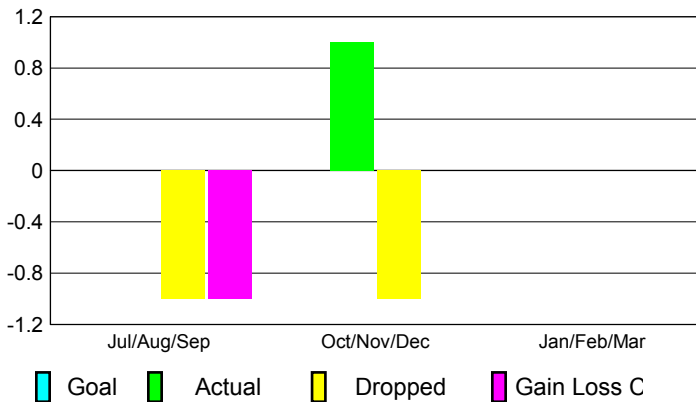

## CLUBS

Club Results  
2012-2013

Clubs  
2011-2012

Month	New Club Goal	Actual New Clubs	Actual Dropped Clubs	Gain/Loss of Clubs	Gain/Loss of Clubs
Jul/Aug/Sep		0	-1	-1	0
Oct/Nov/Dec		1	-1	0	0
Jan/Feb/Mar					0
<b>Totals</b>		<b>1</b>	<b>-2</b>	<b>-1</b>	<b>0</b>

### Club Results 2012-2013

Goal, New, Dropped, Gain/Loss

### Comparison of Club Gain/Loss

Current Year Compared to the Previous Year