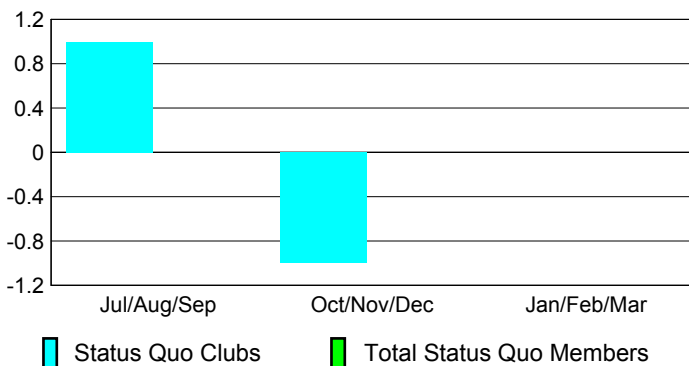

## CLUBS

Club Results  
2012-2013

Clubs  
2011-2012

Month	New Club Goal	Actual New Clubs	Actual Dropped Clubs	Gain/Loss of Clubs	Gain/Loss of Clubs
Jul/Aug/Sep		0	-1	-1	0
Oct/Nov/Dec		1	-1	0	0
Jan/Feb/Mar					0
<b>Totals</b>		<b>1</b>	<b>-2</b>	<b>-1</b>	<b>0</b>

### Club Results 2012-2013

Goal, New, Dropped, Gain/Loss

### Comparison of Club Gain/Loss

Current Year Compared to the Previous Year

### YTD Status Quo Clubs 2012-2013

Status Quo Clubs Compared to Status Quo Members