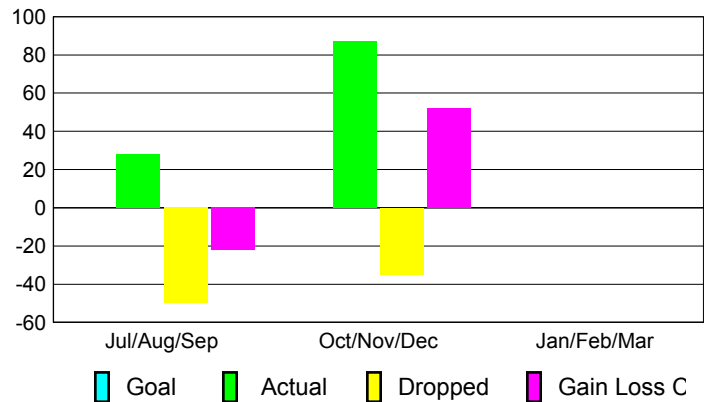

### YTD Status Quo Clubs 2012-2013

Status Quo Clubs Compared to Status Quo Members

## MEMBERSHIP

Membership Results  
2012-2013

Membership  
2011-2012

Month	Net Memb Goal	Actual New Memb	Actual Dropped Memb	Gain/Loss of Memb	Gain/Loss of Memb
Jul/Aug/Sep		28	-50	-22	-23
Oct/Nov/Dec		87	-35	52	0
Jan/Feb/Mar					-21
<b>Totals</b>		<b>115</b>	<b>-85</b>	<b>30</b>	<b>-44</b>

### Membership Results 2012-2013

Goal, New, Dropped, Gain/Loss

### Comparison of Membership Gain/Loss

Current Year Compared to the Previous Year