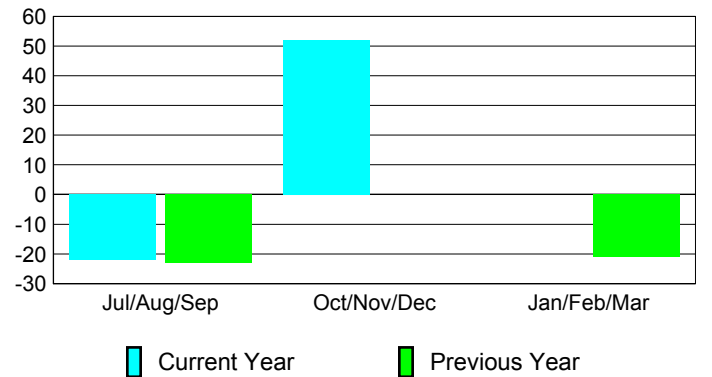

Gender Comparison 2012-2013

Jan/Feb/Mar

Male

Female