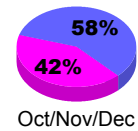

Gender Comparison 2012-2013

Jan/Feb/Mar

Male

Female