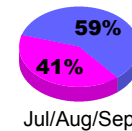

Gender Comparison 2012-2013

Jan/Feb/Mar

Male

Female